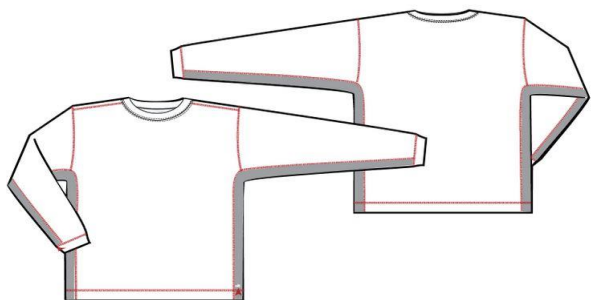

ALL SPORT

Measurement Specification Report

STYLE# M3002

Point of Measurement	S	M	L	XL	2XL
Body Length from HPS at CF	28	29	30	31	32
Body Width - Front	20	21	22	23	24